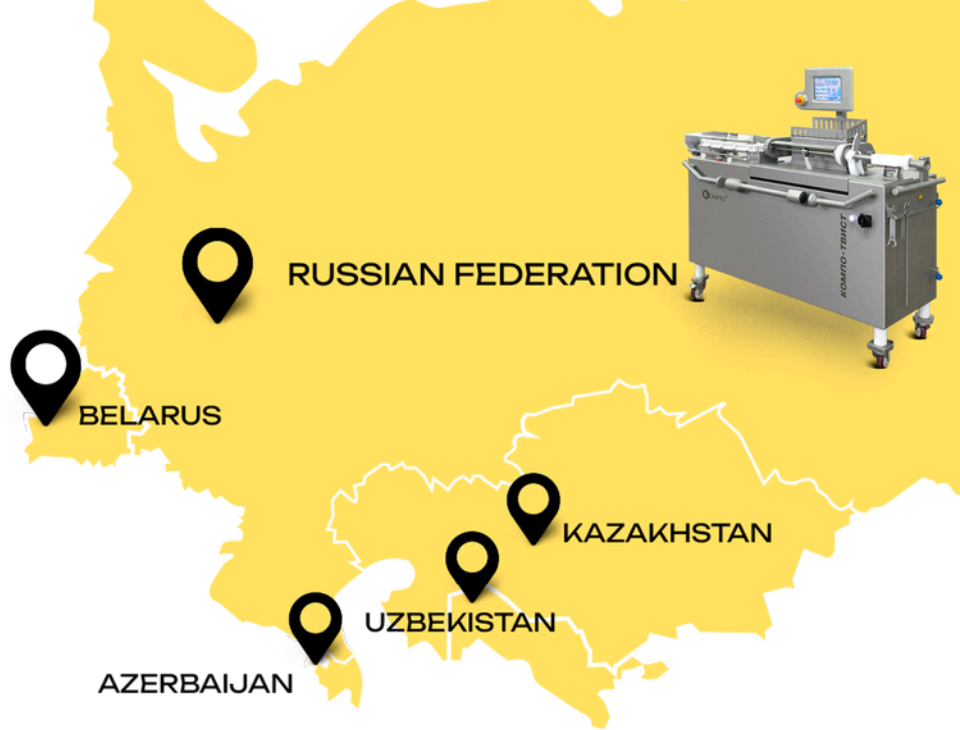

Our clients

Customers with sausage linker
KOMPO TWIST PLT-700

BELARUS

Grodno Meat-Processing
Plant OJSC

Glubokoe Meat-
Processing Plant UP

Pinsk Meat-Packing
Plant OJSC

Oshmyany Meat-Processing
Plant OJSC

Slonim Meat-
Processing Plant OJSC

Branch of the Meat-Processing
Plant «Gorodeya» Vikos LLC

Our clients

Customers with sausage linker
KOMPO TWIST PLT-700

RUSSIA

**KUMK KIZLYAR URITSKY
MEAT-PROCESSING PLANT**

Meat Club LLC

**Meat Processing Plant
«Stolichny» LLC**

Our clients

Customers with sausage linker
KOMPO TWIST PLT-700

UZBEKISTAN

ООО
«РОЗМЕТОВ»

AZERBAIJAN

Halal Dad Mmc

- Private Entrepreneur Ruslan Namik Ogly Mammadov